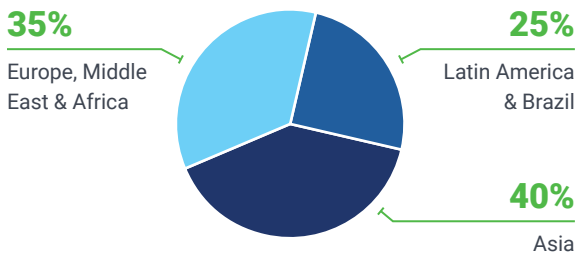

Vancouver Campus