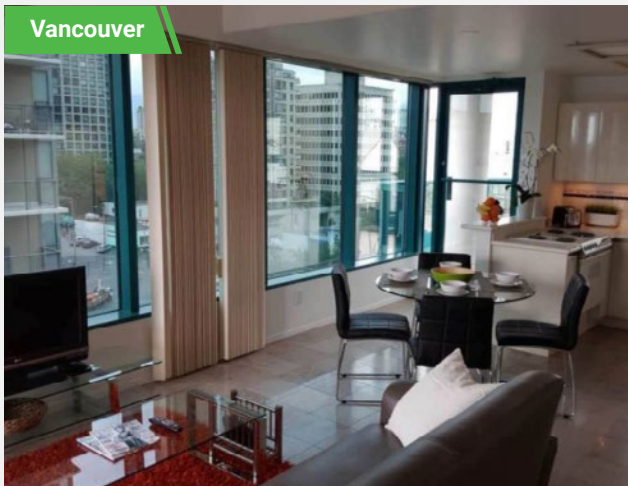

Vancouver

1311 Howe St. Vancouver BC V6Z 2P3

GEC Viva

Located just above Vancouver's False Creek marinas and only a short walk from the ocean, this deluxe residence has been named #7 in North America and #3 in Canada by the Most Luxurious Student Housing Community.