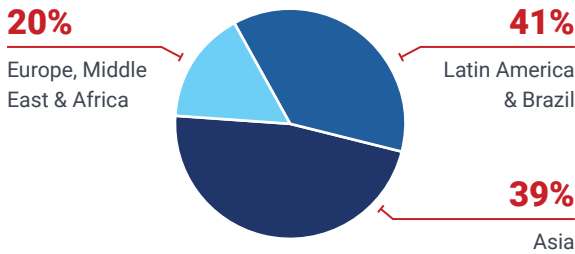

Student Diversity

ILAC welcomes students from more than 90 countries, making it one of the world's most diverse schools to learn English. You will make lifelong friends and truly global connections.

Nationalities

Toronto Campus