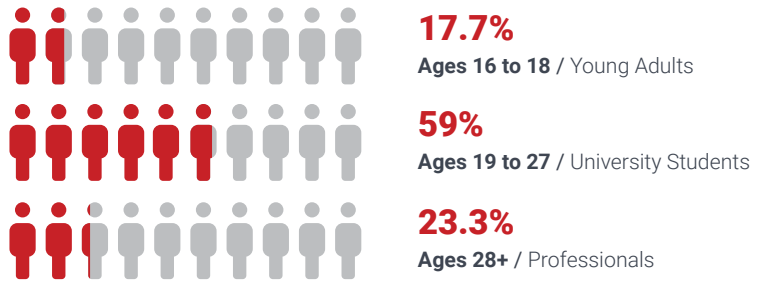

Demographics

Toronto Campus

Vancouver Campus