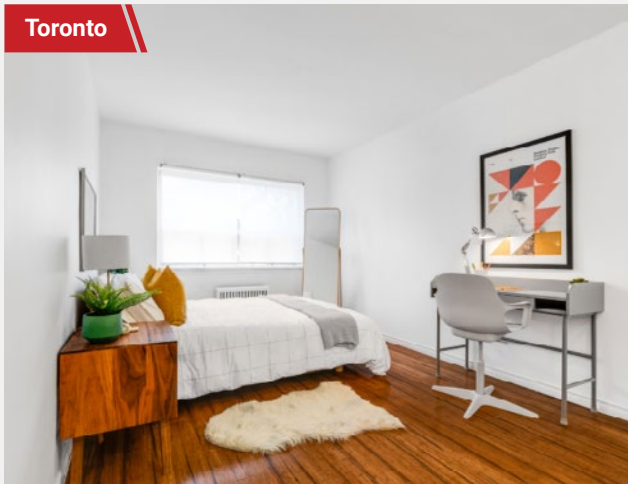

Toronto

18-20 Fourteenth Street, Etobicoke, ON M8V 3H9

Dream House Lakeshore

Perfect for nature lovers, the Lake Ontario waterfront park and trails are just steps away. Conveniently located 10 minutes walking to Humber College, Lakeshore Campus in the city's west end.

- Spacious, recently renovated and fully furnished
- Laundry facility on site
- Easy access to transit
- 50 minutes to downtown Toronto
- Wi-Fi and utilities included
- Recreation area

Single Bedroom / Shared Bathroom	$325/week
Single Bedroom / Semi – Private Bathroom	$350/week
Premium Private One-Bedroom Apartment	$475/week

Toronto

3 Markdale Avenue, Toronto, ON M6C 1S8

Dream House Markdale

Spacious living facilities you can enjoy with other ILAC students! Conveniently located at one of Toronto's most lively neighbourhoods, a short walk from Dream House.

- Spacious, recently renovated and fully furnished
- Laundry room on site
- Easy access to transit
- 30 minutes to downtown Toronto
- Wi-Fi and utilities included
- Recreation area

Single Room / Shared Bathroom	$425/week