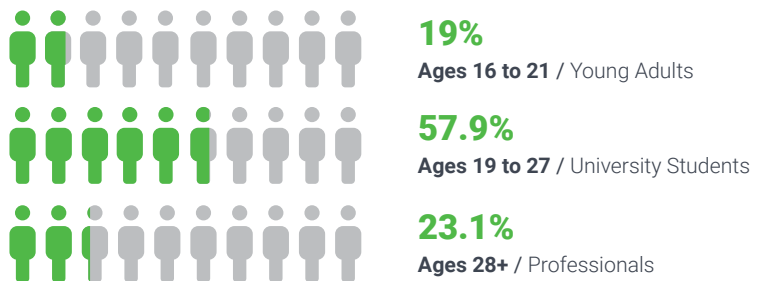

### Vancouver Campus

Average age of ILAC student: 26.2 years old