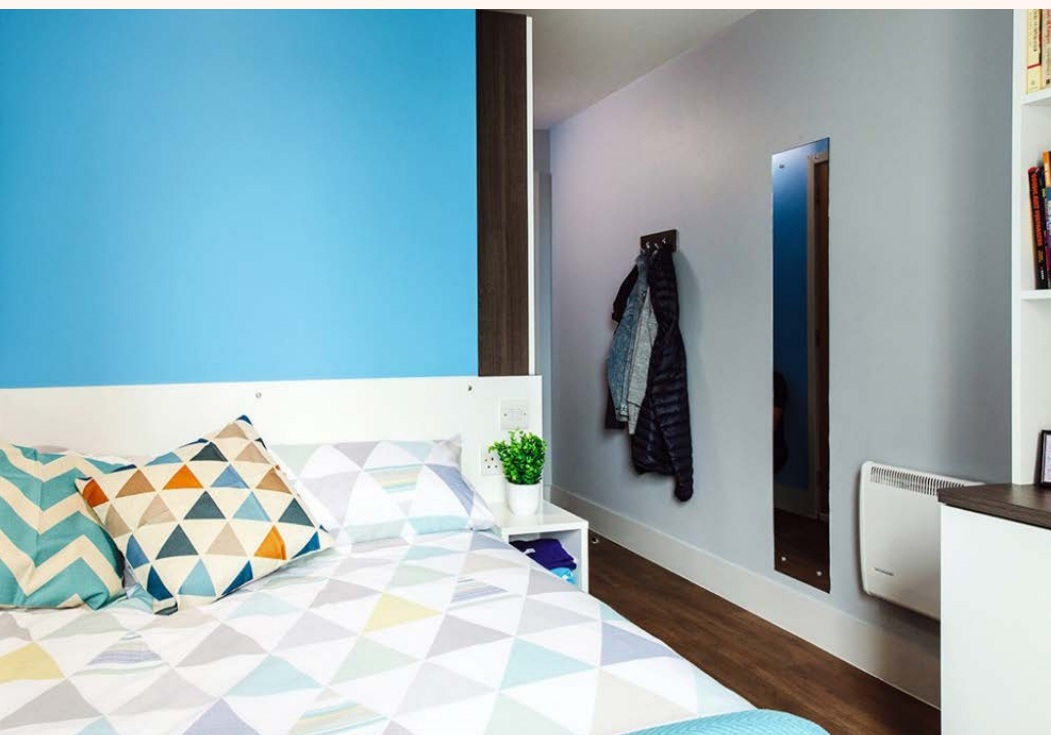

Lansdowne Point

Bournemouth

Why choose Lansdowne Point

Lansdowne Point is a very vibrant residence with both University and Language student residents. The residence has a 12th floor lounge and terrace with table tennis, TV, pool table and a sea view!

You will be in a flat exclusively with Bayswater students. What better way to get the full Bayswater experience and make friends from all around the world?