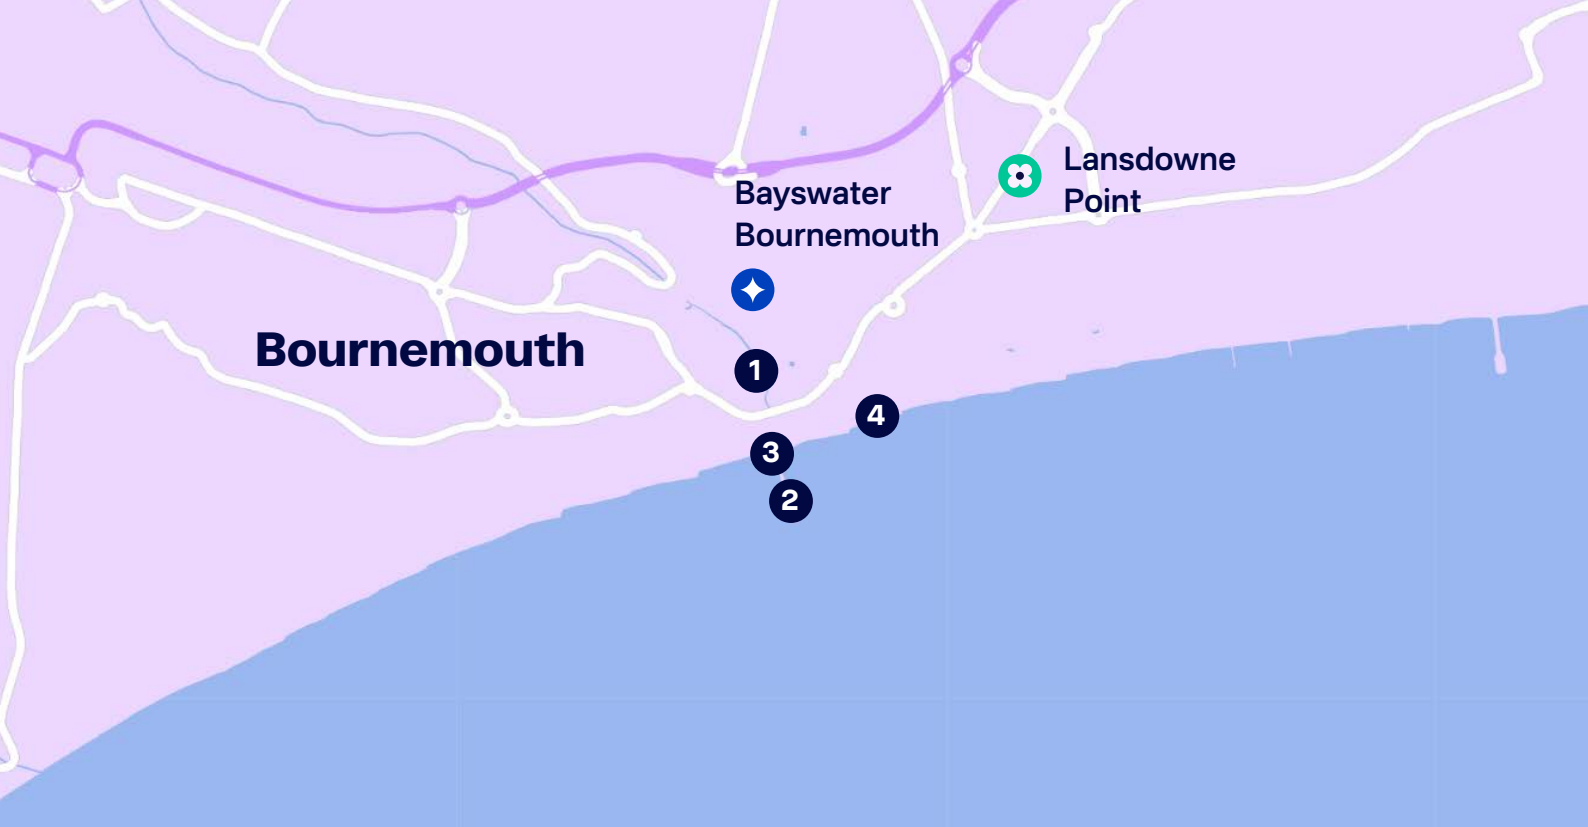

Getting around

To the school

15 minute walk / 10 minute bus to school

Travelling from nearby airports

By private transfer:

- Bournemouth airport 15mins drive
- Southampton airport 45mins drive
- Heathrow airport 1.5hrs drive
- Gatwick airport 2hrs drive
- Bristol airport 2hrs drive
- Luton airport 2hrs drive
- Stansted airport 2.5hrs drive

By public transport:

nationalexpress.com/en
thetrainline.com

Bournemouth travel information

More information about travelling around the city can be found at:
www.morebus.co.uk

Travel times:

- Bayswater Bournemouth 15 mins
- ① Pavilion Theatre 15 mins
- ② Bournemouth Pier 20 mins
- ③ Oceanarium 18 mins
- ④ Bournemouth Beach 15 mins

bayswater.ac/bournemouth

E-mail us
bookings@bayswater.ac

Telephone
+441202836731

Address
51-65 Holdenhurst Rd, Bournemouth BH8 8GN

Agent Enquiries

Our Agents are appointed experts in your country and can give you specialist advice on our courses, as well as any visa requirements. Contact us for an Agent in your area.

For agent sales enquiries please contact us at
sales@bayswater.ac