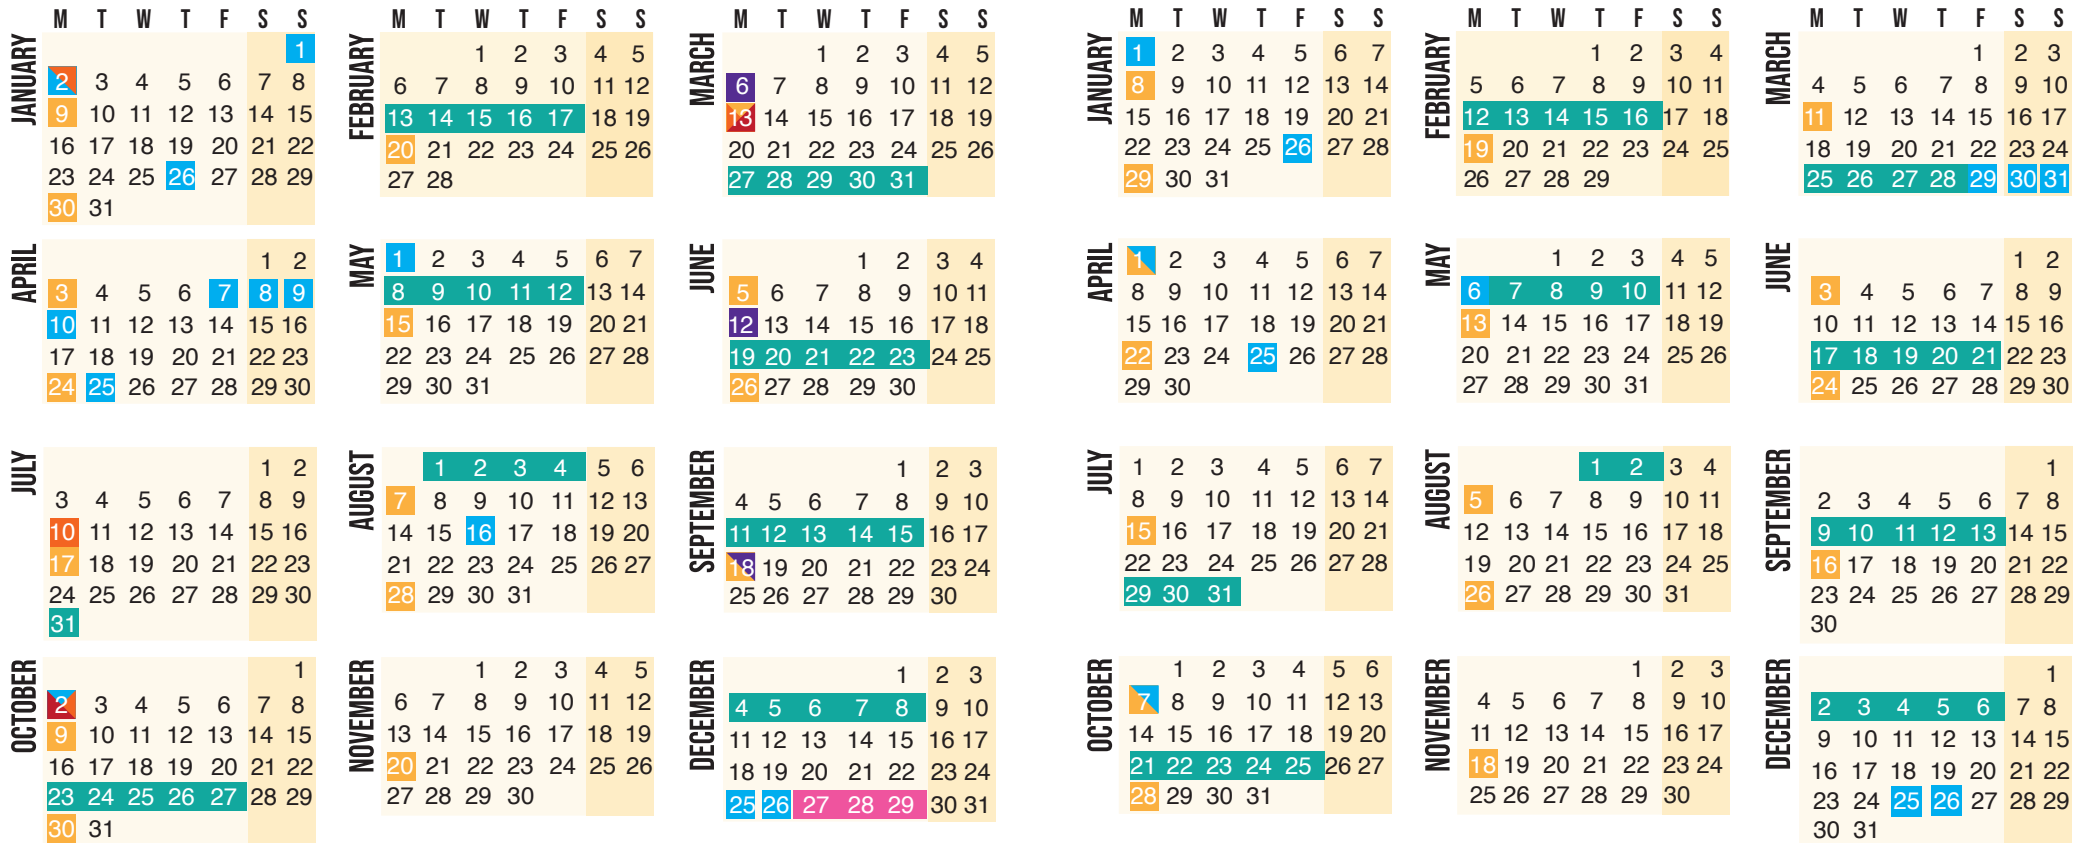

START DATES AND QLD PUBLIC HOLIDAYS

2023

2024

"If the start date falls on a public holiday, the course will start on the following working business day. The Cambridge exam dates for 2024 have not yet been published - the proposed start dates for 2023 are subject to change, and will be confirmed once the official exam dates are released by the Cambridge Testing Centre."

Queensland public holidays

General English start dates

Level up week

Cambridge FCE DAY start dates

CAE DAY start dates

IH TESOL start dates

IELTS start dates - Every Monday

School closed - Xmas holiday

School closed - Staff training day