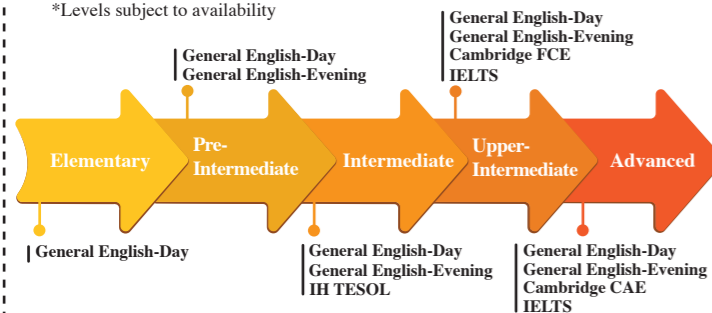

Why International House Brisbane - ALS?

Welcome to IH Brisbane – ALS!

If you are looking for a great school to learn English with, and a great city to do it in, then you are in the right place. We welcome you to Brisbane, and to IH Brisbane – ALS for the English experience of a lifetime. IH Brisbane – ALS wants your stay in Australia to be one you will remember all your life. Our friendly staff and teachers will help you achieve your goals, whether for further study in Australia or simply to learn English.

COURSES

- ☐ **General English DAY / EVEN*** (CRICOS 062145C)
- ☐ **Cambridge Exam Preparation (FCE) DAY / EVEN*** (CRICOS 062149K)
- ☐ **Cambridge Exam Preparation (CAE)** (CRICOS 062148M)
- ☐ **IELTS Preparation Course DAY / EVEN*** (CRICOS 062147A)
- ☐ **IH TESOL**

*EVEN=Evening | Please talk to our staff for evening class availability.

LEVELS

You can take a placement test through our website.
<https://www.ihbristbane.com.au/admission/book-a-pretest/>

*Levels subject to availability

FIRST DAY / ORIENTATION

Bring your passport & study materials (pens/pencils, notebook)

DAY-TIME STUDENTS

- **8:15 - Arrive**
  : We will take a photo of you to create your student ID.
- **9:00-10:00 - Placement Test**
  : You will do an online test and face-to-face speaking test.
- **10:00-13:30 - Orientation**
  : You will receive all the important information about the school, get familiar with our processes and policies, log into your student portal, go on a campus & city tour and receive your starting package (your timetable, coursebook and an IH folder).
- **Afternoon**
  : You are welcome to join your class, or start fresh the day after.

EVENING-TIME STUDENTS

- **14:00-15:15 - Placement Test**
  : Placement test and face-to-face speaking test.
- **15:15-16:00 - Orientation**
  : You will receive Student ID, class timetable, coursebook and file.
- **16:30 - Join the class**