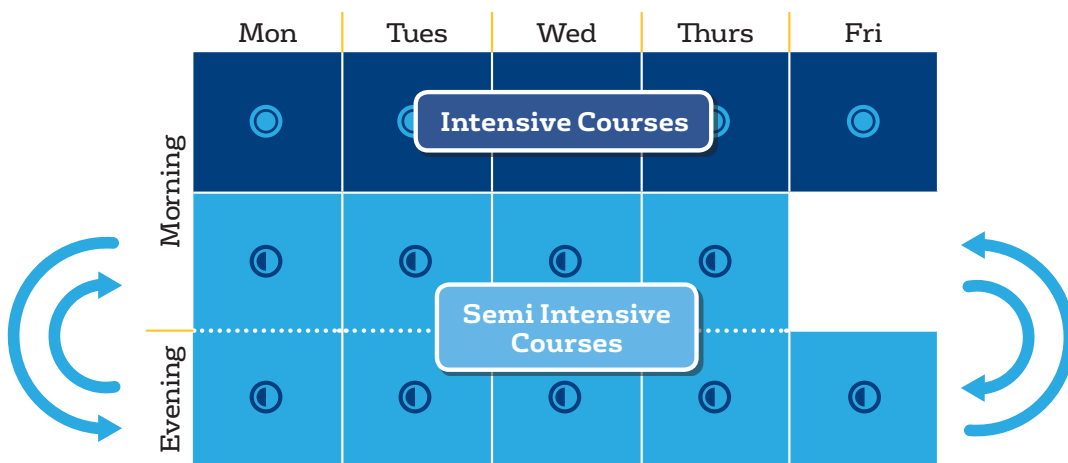

# Why IH Melbourne?

- International House Melbourne is located in the heart of the Melbourne Central Business District, on level 6 of a beautifully renovated building. Public transport stops directly in front of the building. Cafes, restaurants and shops surround the building and area.
- IH Melbourne, IH Sydney City, IH Bondi and IH Darwin all offer the same English courses for the same prices, with the same start dates and schedules, allowing students to move freely among all four campuses, without paying additional fees.
- Flexible Semi Intensive courses allow students to move from morning to evening timetables and back, at no additional cost.
- Great Nationality Mix to ensure all students have a great experience, allowing them to learn about different cultures from all over the world.
- The International House brand is highly recognised throughout Europe and South America, and has an extensive network of schools throughout Asia and the Middle East.

We offer **Flexible Learning**, allowing Semi Intensive students to move between morning and evening, among all four campuses, between all of our classes and back again. **My Timetable** allows students to study their individual language skills at their specific level.