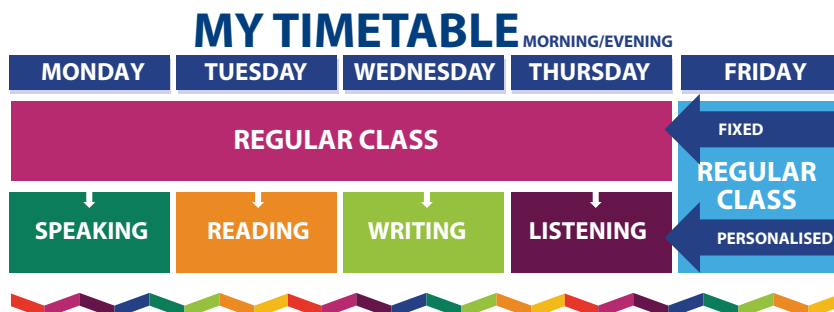

# Why IH Melbourne?

- International House Melbourne is located in the heart of the Melbourne Central Business District, on level 6 of a beautifully renovated building. Public transport stops directly in front of the building. Cafes, restaurants and shops surround the building and area.
- IH Melbourne, IH Sydney City, IH Bondi and IH Darwin all offer the same English courses for the same prices, with the same start dates and schedules, allowing students to move freely among all four campuses, without paying additional fees.
- Flexible Semi Intensive courses allow students to move from morning to evening timetables and back, at no additional cost.
- Great Nationality Mix to ensure all students have a great experience, allowing them to learn about different cultures from all over the world.
- The International House brand is highly recognised throughout Europe and South America, and has an extensive network of schools throughout Asia and the Middle East.

We offer **Flexible Learning**, allowing Semi Intensive students to move between morning and evening, among all four campuses, between all of our classes and back again. **My Timetable** allows students to study their individual language skills at their specific level.