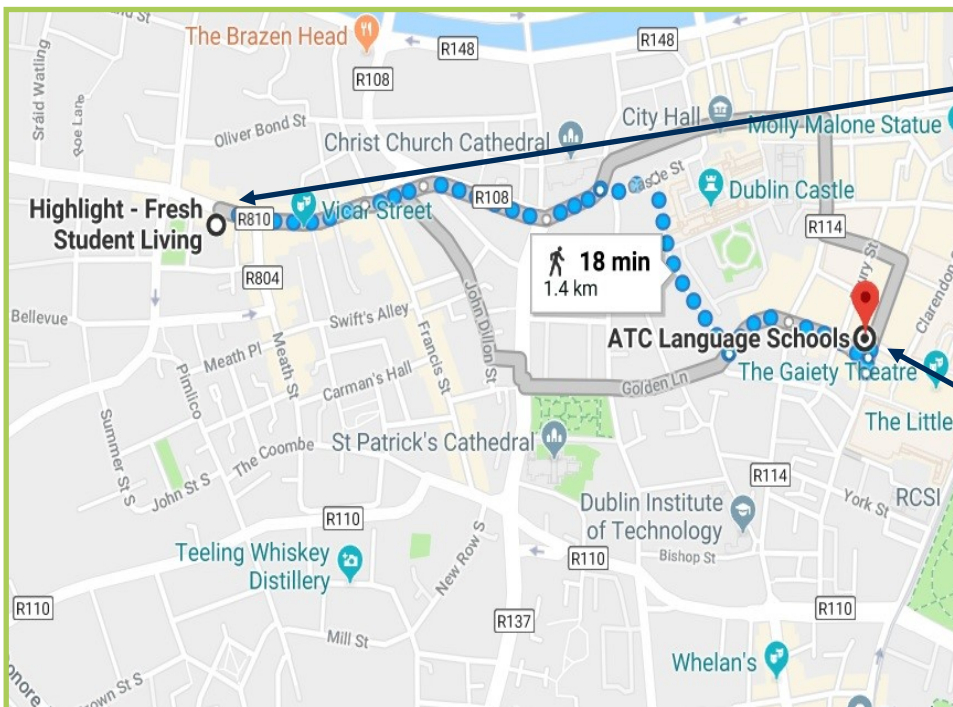

STUDENT APARTMENTS

ATC DUBLIN – HIGHLIGHT

30 THOMAS ST, DUBLIN 8., D08H6P7.

ABOUT ATC STUDENT APARTMENTS

Highlight Student Apartments provides stylish student living. It is ideally located within a 10 minute walk to the city centre and a 20 minute walk to our ATC Dublin school.

We have laundry facilities on site. Approximately €3 to wash clothes and €3 to dry clothes.

WALKING DIRECTIONS

1. From Highlight Student Residence head east on Thomas St/R810 toward Meath Street
2. Slight right to stay onto Thomas Street
3. Continue onto Cornmarket
4. Continue onto Christ Church
5. Slight right onto Castle Street

6. Turn left onto Ship Street Great
7. Turn left onto Stephen Street Upper
8. Continue onto Stephen Street Lower
9. Sharp left onto Johnston place
10. Continue onto South William Street
11. ATC Language Schools will be on your right