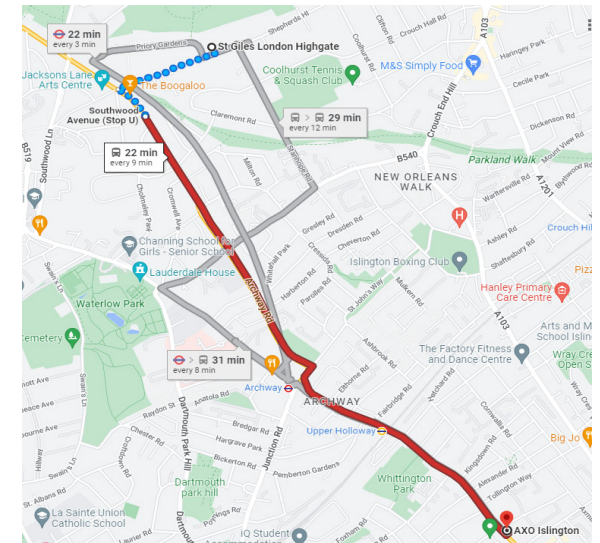

PRICE PER WEEK

ROOM TYPE	PRICE PER WEEK
Single Room (Private Bathroom)	£320*

St Giles
LONDON HIGHGATE