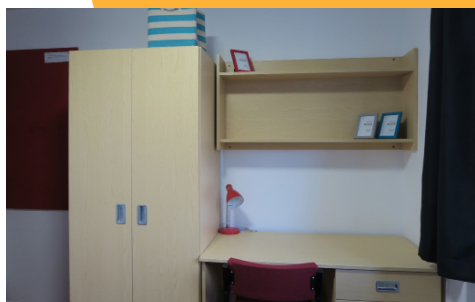

CAMBRIDGE SUMMER RESIDENCE 16+ JULY - AUGUST

ACCOMMODATION

Refurbished in 2015, this residence has spacious rooms and modern facilities. All rooms have an en-suite bathroom, bedside table, wardrobe and a study area with desk and chair. The residence has shared communal kitchens and lounge/dining areas where students can prepare meals. Our summer residence offers high quality University style lodging and is conveniently located just 20 minutes' walk from the school and city centre.

PRICING

PRICE PER WEEK
PRIVATE ROOM, EN-SUITE, FULL BOARD
£310

ADDRESS

149 Histon Road, Cambridge,
CB4 3GY

QUICK INFO

ROOMS
Single

BATHROOM TYPE
En-suite

MEALS
16-17 Full Board