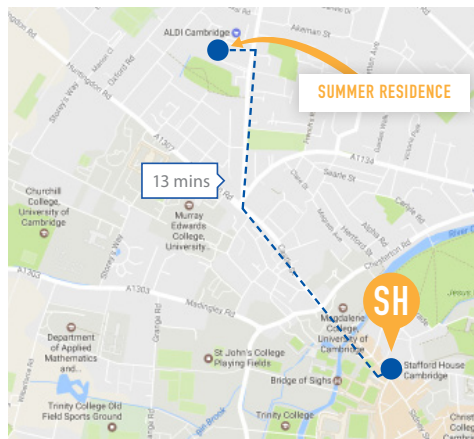

LOCATION

The residence is an 8 minute cycle ride to the school, your journey will take you over the River Cam and through Jesus Green, one of the most beautiful parks in Cambridge where you will find six tennis courts, an outdoor swimming pool, BBQ area and even concerts on Sunday afternoons in the summer. It is also ideally situated with an Aldi supermarket just minutes away and several shops close by. The school is 13 minutes travel by public transport using the 'Citi 5' bus from the Central Cambridge bus stop.